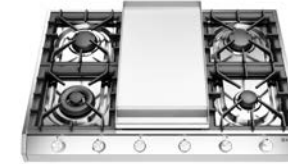

Professional Plus **Built-in**

ILVE

Gas Hobs - Stainless Steel

HCPT75D

€ 1.890

HCP906D

€ 2.995

HCP965FD